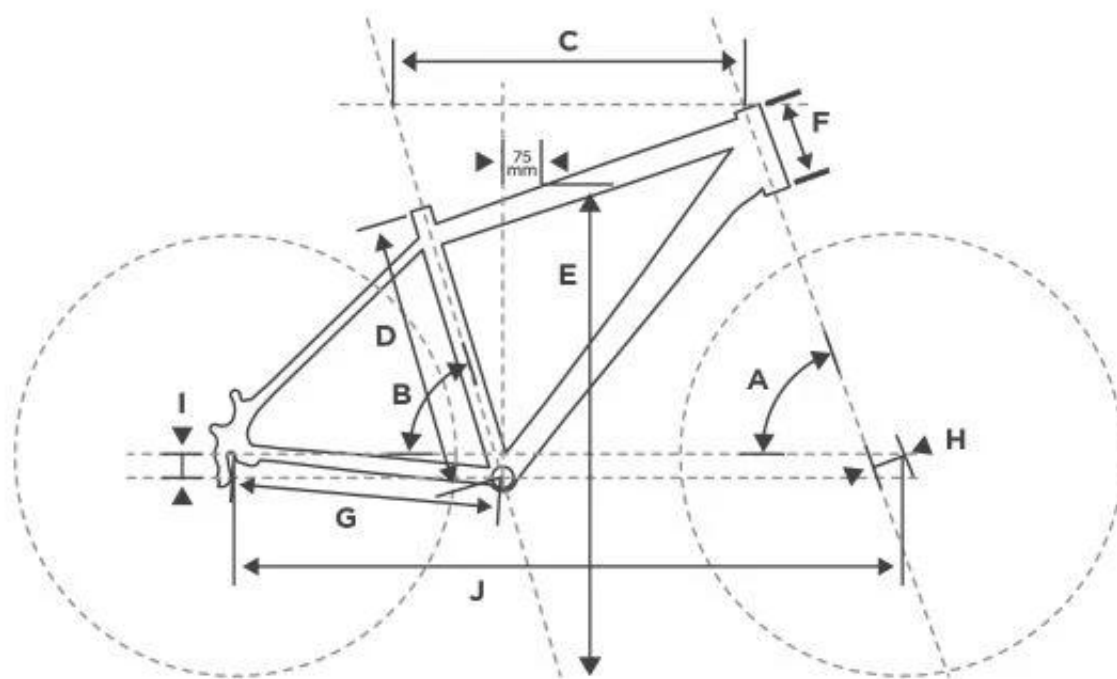

Geometry & Sizing

		XS	SM	MD	LG	XL
		XS	SM	MD	LG	XL
A	Head Tube Angle (degrees)	69.5	69.5	69.5	69.5	69.5
B	Seat Tube Angle (degrees)	73	74	74	74	74
C	Horizontal Top Tube Length (mm)	545	595	600	630	660
D	Seat Tube Length (mm)	345	435	450	495	520
E	Standover Height (mm)	655	773.7	785.5	813.7	830.4
F	Head Tube Length (mm)	100	110	115	120	130
G	Chainstay Length (mm)	445	445	445	445	445
H	Fork Offset (mm)	42	46	46	46	46
I	Bottom Bracket Drop (mm)	33	59.5	59.5	59.5	59.5
J	Wheel	1060.7	1117.9	11233	1153.7	1184

	XS	SM	MD	LG	XL
base (mm)					
K Stack (mm)	578.4	631.6	636.3	641	650.4
L Reach (mm)	368.2	413.9	417.5	446.2	473.5
Stem Length (mm)	60	60	80	80	80
Bar Width (mm)	720	720	720	720	720
Seat Post Size (mm)	31.6	31.6	31.6	31.6	31.6